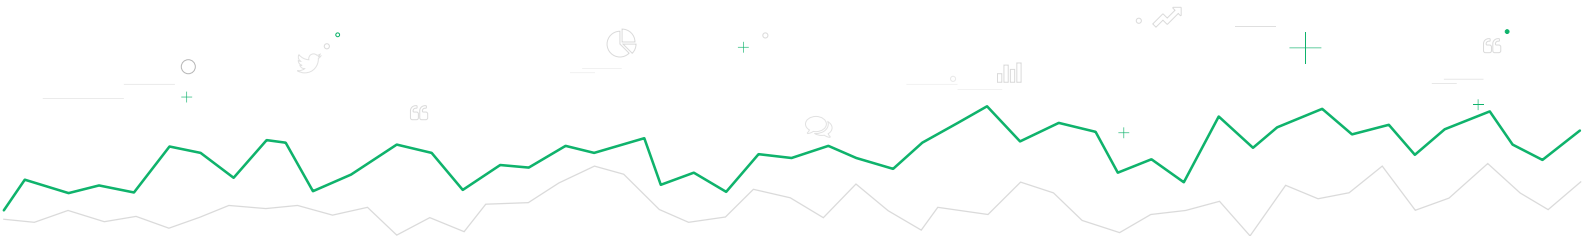

Contexto Sindical Minera Escondida

 **DATE RANGE**

15 Aug 2022 - 14 Sep 2022 (30 days)

Summary of mentions

VOLUME OF MENTIONS 271 +263 (+3288%)	SOCIAL MEDIA REACH 793 K +763 K (+2551%)	NON SOCIAL MEDIA REACH 2.2 M +2.2 M (+89221%)	POSITIVE 15 +14 (+1400%)	NEGATIVE 99 +98 (+9800%)
---	---	--	---------------------------------------	---------------------------------------

Volume of mentions graph

Social media reach graph

Non social media reach graph

Mentions per category (comparing to previous period)

 113 +3667% TWITTER 	 2 +100% INSTAGRAM 	 4 +300% FACEBOOK 
 97 +9600% NEWS 	 1 -50% VIDEOS 	 3 +100% PODCASTS 
 1 +100% FORUMS 	 1 +100% BLOGS 	 49 +4800% WEB 

Numerical summary

 271 MENTIONS	 120 SOCIAL MEDIA MENTIONS	 151 NON-SOCIAL MENTIONS	 793 K SOCIAL MEDIA REACH
 2.2 M NON SOCIAL MEDIA REACH	 757 INTERACTIONS	 125 USER GENERATED CONTENT	 535 LIKES
 15 13% POSITIVE MENTIONS	 99 87% NEGATIVE MENTIONS	 \$ 179 K AVE	 113 MENTIONS FROM TWITTER