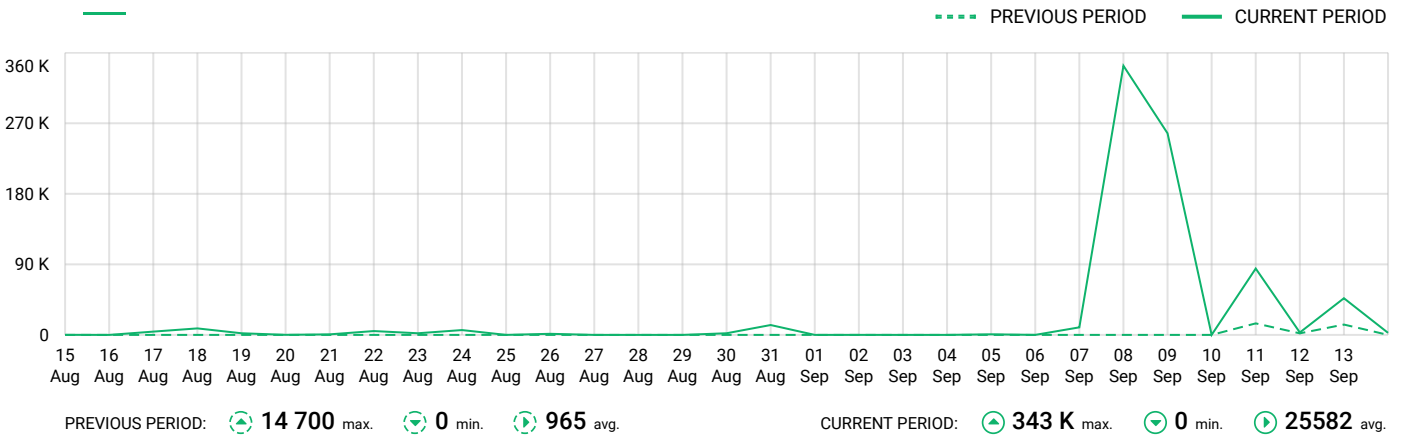

Contexto Sindical Minera Escondida

 **DATE RANGE**

15 Aug 2022 - 14 Sep 2022 (30 days)

Summary of mentions

VOLUME OF MENTIONS 271 +263 (+3288%)	SOCIAL MEDIA REACH 793 K +763 K (+2551%)	NON SOCIAL MEDIA REACH 2.2 M +2.2 M (+89221%)	POSITIVE 15 +14 (+1400%)	NEGATIVE 99 +98 (+9800%)
---	---	--	---------------------------------------	---------------------------------------

Volume of mentions graph

Social media reach graph

Non social media reach graph

Mentions per category (comparing to previous period)

 113 +3667% TWITTER 	 2 +100% INSTAGRAM 	 4 +300% FACEBOOK 
 97 +9600% NEWS 	 1 -50% VIDEOS 	 3 +100% PODCASTS 
 1 +100% FORUMS 	 1 +100% BLOGS 	 49 +4800% WEB 

Numerical summary

 271 MENTIONS	 120 SOCIAL MEDIA MENTIONS	 151 NON-SOCIAL MENTIONS	 793 K SOCIAL MEDIA REACH
 2.2 M NON SOCIAL MEDIA REACH	 757 INTERACTIONS	 125 USER GENERATED CONTENT	 535 LIKES
 15 13% POSITIVE MENTIONS	 99 87% NEGATIVE MENTIONS	 \$ 179 K AVE	 113 MENTIONS FROM TWITTER