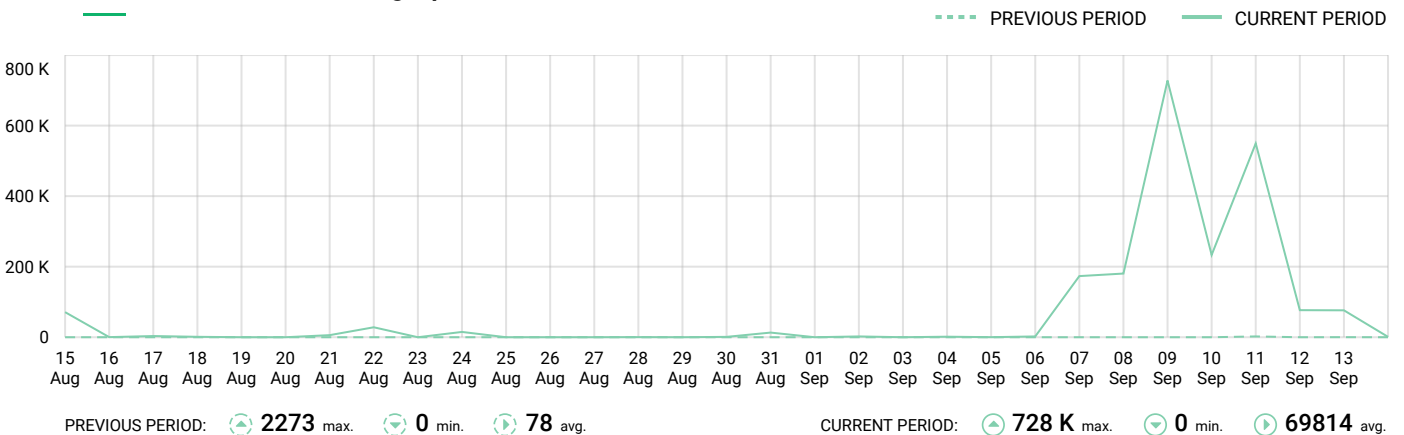

Contexto Sindical Minera Escondida

 **DATE RANGE**

15 Aug 2022 - 14 Sep 2022 (30 days)

Summary of mentions

VOLUME OF MENTIONS 271 +263 (+3288%)	SOCIAL MEDIA REACH 793 K +763 K (+2551%)	NON SOCIAL MEDIA REACH 2.2 M +2.2 M (+89221%)	POSITIVE 15 +14 (+1400%)	NEGATIVE 99 +98 (+9800%)
---	---	--	---------------------------------------	---------------------------------------

Volume of mentions graph

Social media reach graph

Non social media reach graph

Mentions per category (comparing to previous period)

 113 +3667% TWITTER 	 2 +100% INSTAGRAM 	 4 +300% FACEBOOK 
 97 +9600% NEWS 	 1 -50% VIDEOS 	 3 +100% PODCASTS 
 1 +100% FORUMS 	 1 +100% BLOGS 	 49 +4800% WEB 

Numerical summary

 271 MENTIONS	 120 SOCIAL MEDIA MENTIONS	 151 NON-SOCIAL MENTIONS	 793 K SOCIAL MEDIA REACH
 2.2 M NON SOCIAL MEDIA REACH	 757 INTERACTIONS	 125 USER GENERATED CONTENT	 535 LIKES
 15 13% POSITIVE MENTIONS	 99 87% NEGATIVE MENTIONS	 \$ 179 K AVE	 113 MENTIONS FROM TWITTER