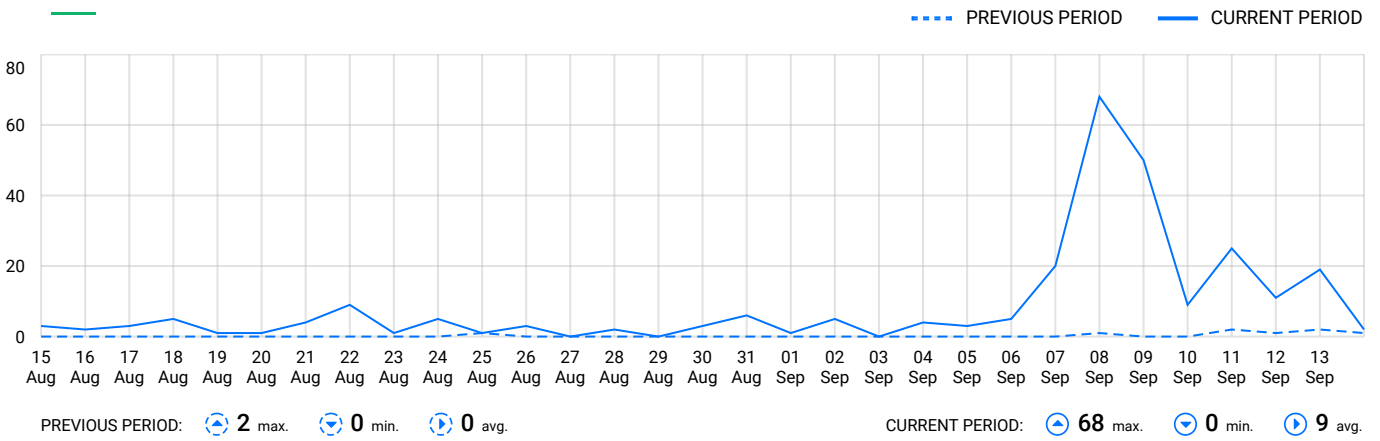

Contexto Sindical Minera Escondida

 **DATE RANGE**

15 Aug 2022 - 14 Sep 2022 (30 days)

Summary of mentions

VOLUME OF MENTIONS 271 +263 (+3288%)	SOCIAL MEDIA REACH 793 K +763 K (+2551%)	NON SOCIAL MEDIA REACH 2.2 M +2.2 M (+89221%)	POSITIVE 15 +14 (+1400%)	NEGATIVE 99 +98 (+9800%)
---	---	--	---------------------------------------	---------------------------------------

Volume of mentions graph

Social media reach graph

Non social media reach graph

Mentions per category (comparing to previous period)

 113 +3667% TWITTER 	 2 +100% INSTAGRAM 	 4 +300% FACEBOOK 
 97 +9600% NEWS 	 1 -50% VIDEOS 	 3 +100% PODCASTS 
 1 +100% FORUMS 	 1 +100% BLOGS 	 49 +4800% WEB 

Numerical summary

 271 MENTIONS	 120 SOCIAL MEDIA MENTIONS	 151 NON-SOCIAL MENTIONS	 793 K SOCIAL MEDIA REACH
 2.2 M NON SOCIAL MEDIA REACH	 757 INTERACTIONS	 125 USER GENERATED CONTENT	 535 LIKES
 15 13% POSITIVE MENTIONS	 99 87% NEGATIVE MENTIONS	 \$ 179 K AVE	 113 MENTIONS FROM TWITTER